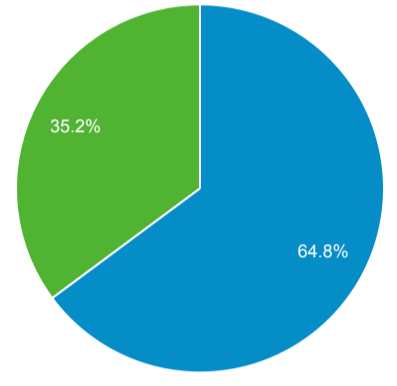

Users 136,853	New Users 136,048	Sessions 1,023,935	Number of Sessions per User 7.48
Pageviews 4,029,509	Pages / Session 3.94	Avg. Session Duration 00:03:47	Bounce Rate 24.14%

■ New Visitor ■ Returning Visitor